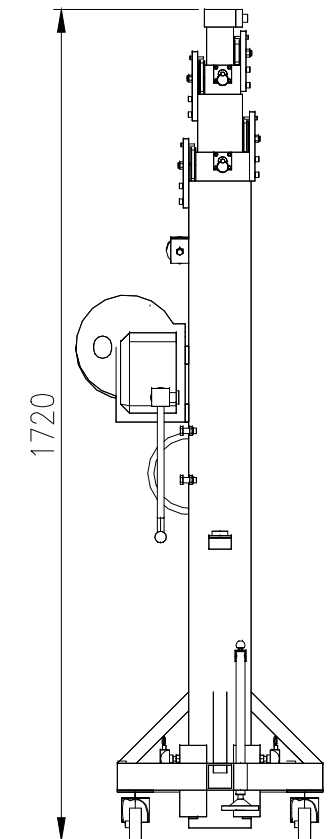

EUROTRUSS LIFTER TL 660

EUROTRUSS

All rights reserved. Reproduction or disclosure of (any part of) this document without written permission of Eurotruss is not permitted.

SPECIFICATIONS

MAX. HEIGHT:	6,60 m (21,7 ft.)	MAX. LOAD:	310 kg (683 lb.)
MIN. HEIGHT:	1,84 m (6,1 ft.)	WEIGHT:	136,8 kg (302 lb.)