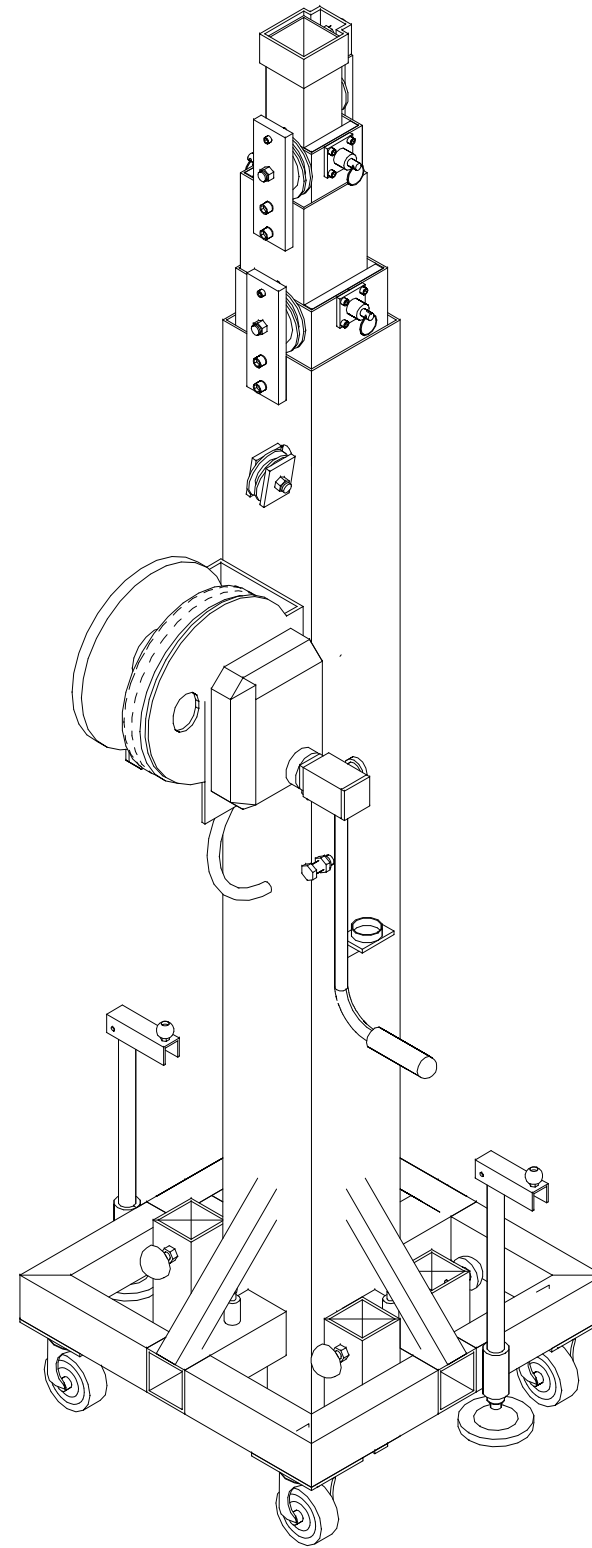

EUROTRUSS LIFTER TL 660

EUROTRUSS

All rights reserved. Reproduction or disclosure of (any part of) this document without written permission of Eurotruss is not permitted.

SPECIFICATIONS

MAX. HEIGHT:	6,60 m (21,7 ft.)	MAX. LOAD:	310 kg (683 lb.)
MIN. HEIGHT:	1,84 m (6,1 ft.)	WEIGHT:	136,8 kg (302 lb.)