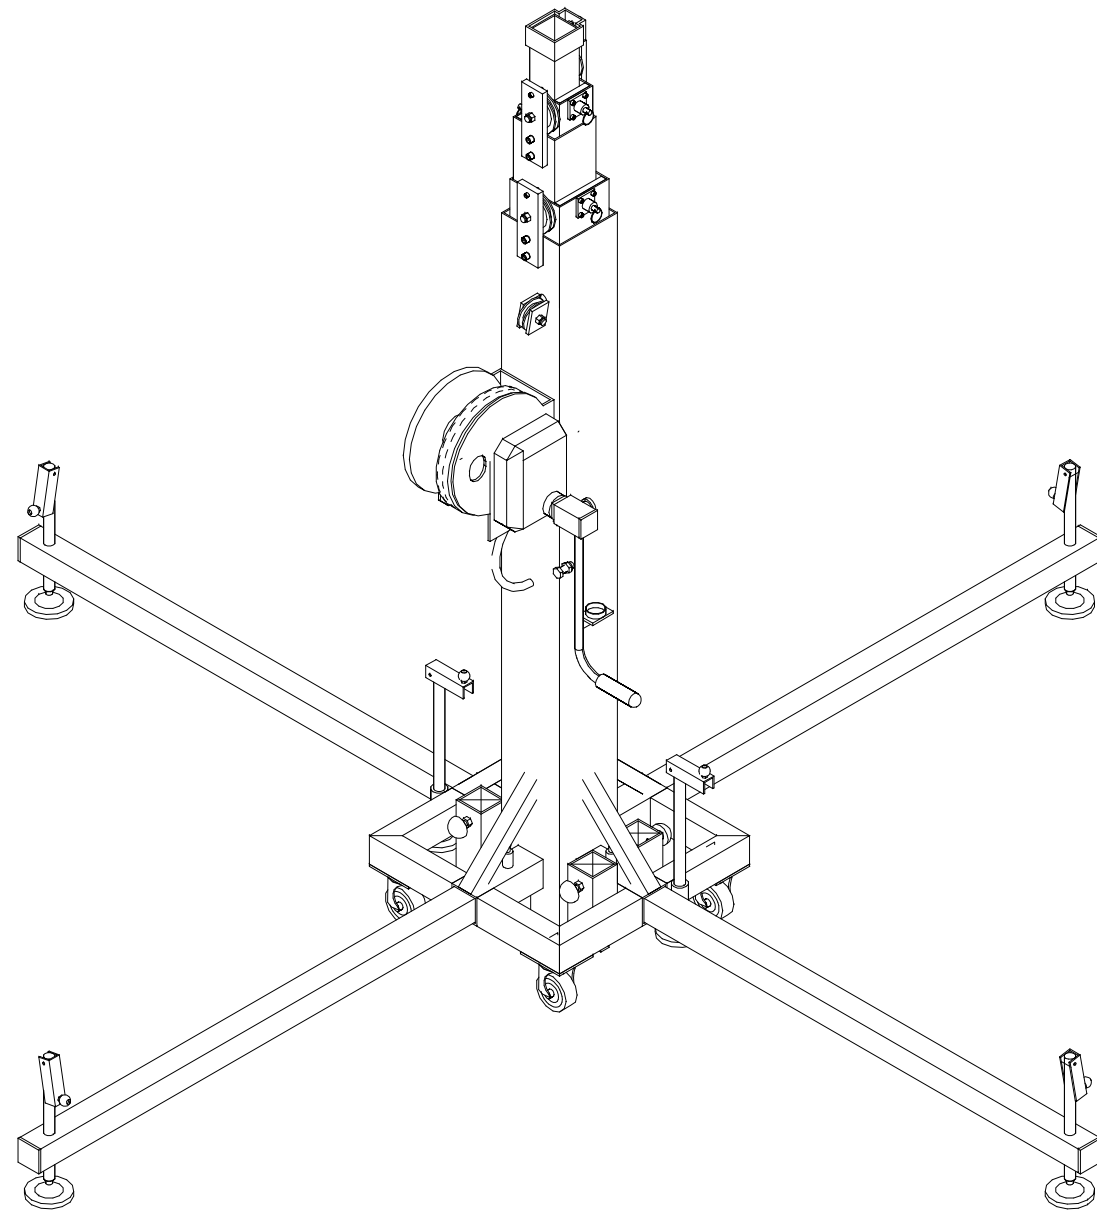

EUROTRUSS LIFTER TL 660

EUROTRUSS

All rights reserved. Reproduction or disclosure of (any part of) this document without written permission of Eurotruss is not permitted.

SPECIFICATIONS

MAX. HEIGHT:	6,60 m (21,7 ft.)	MAX. LOAD:	310 kg (683 lb.)
MIN. HEIGHT:	1,84 m (6,1 ft.)	WEIGHT:	136,8 kg (302 lb.)