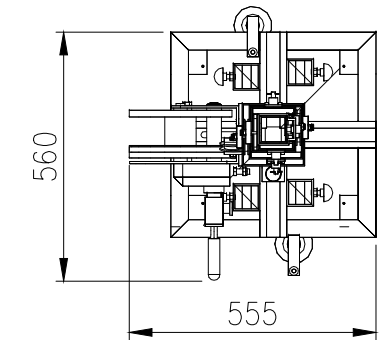

EUROTRUSS LIFTER TL 660

EUROTRUSS

All rights reserved. Reproduction or disclosure of (any part of) this document without written permission of Eurotruss is not permitted.

SPECIFICATIONS

MAX. HEIGHT:	6,60 m (21,7 ft.)	MAX. LOAD:	310 kg (683 lb.)
MIN. HEIGHT:	1,84 m (6,1 ft.)	WEIGHT:	136,8 kg (302 lb.)