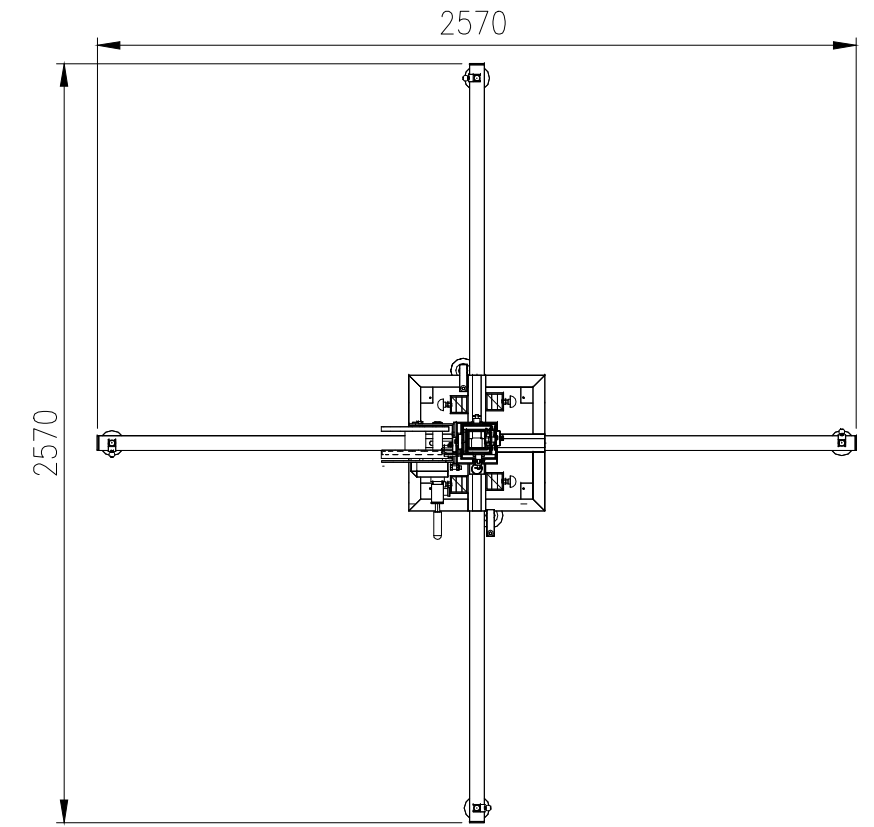

EUROTRUSS LIFTER TL 660

EUROTRUSS

All rights reserved. Reproduction or disclosure of (any part of) this document without written permission of Eurotruss is not permitted.

SPECIFICATIONS

MAX. HEIGHT:	6,60 m (21,7 ft.)	MAX. LOAD:	310 kg (683 lb.)
MIN. HEIGHT:	1,84 m (6,1 ft.)	WEIGHT:	136,8 kg (302 lb.)